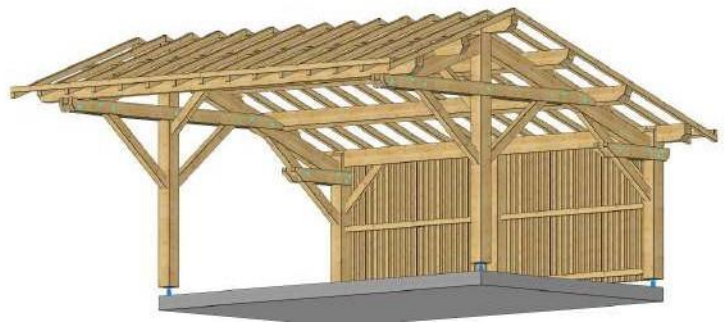

Saltbox roof two cars

Concrete slab support
5m70 x 3m50

Saltbox roof

Saltbox roof with private screen

Construire autrement !

Technicbois
Moulin

Contact mail : e.monteil@moulinvest.com