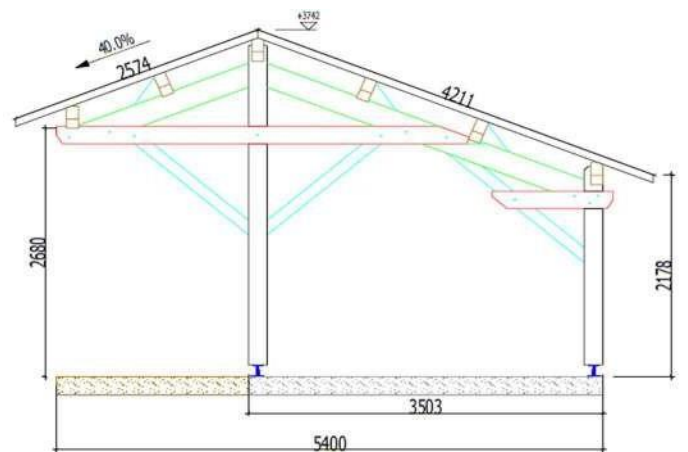

Saltbox roof two cars

Concrete slab support
5m70 x 3m50

Saltbox roof

Saltbox roof with private screen

Construire autrement !

Technicbois
Moulin

Contact mail : e.monteil@moulinvest.com