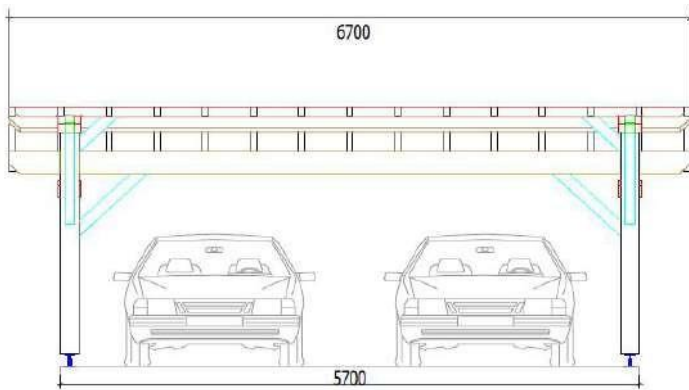

Saltbox roof two cars

Concrete slab support
5m70 x 3m50

Saltbox roof

Saltbox roof with private screen

Construire autrement !

Technicbois
Moulin

Contact mail : e.monteil@moulinvest.com