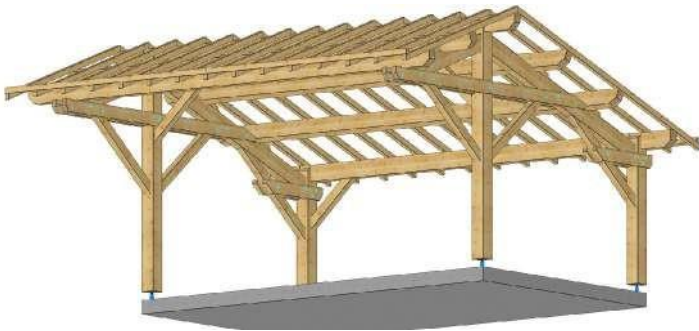

Saltbox roof two cars

Concrete slab support
5m70 x 3m50

Saltbox roof

Saltbox roof with private screen

Construire autrement !

Technicbois
Moulin

Contact mail : e.monteil@moulinvest.com