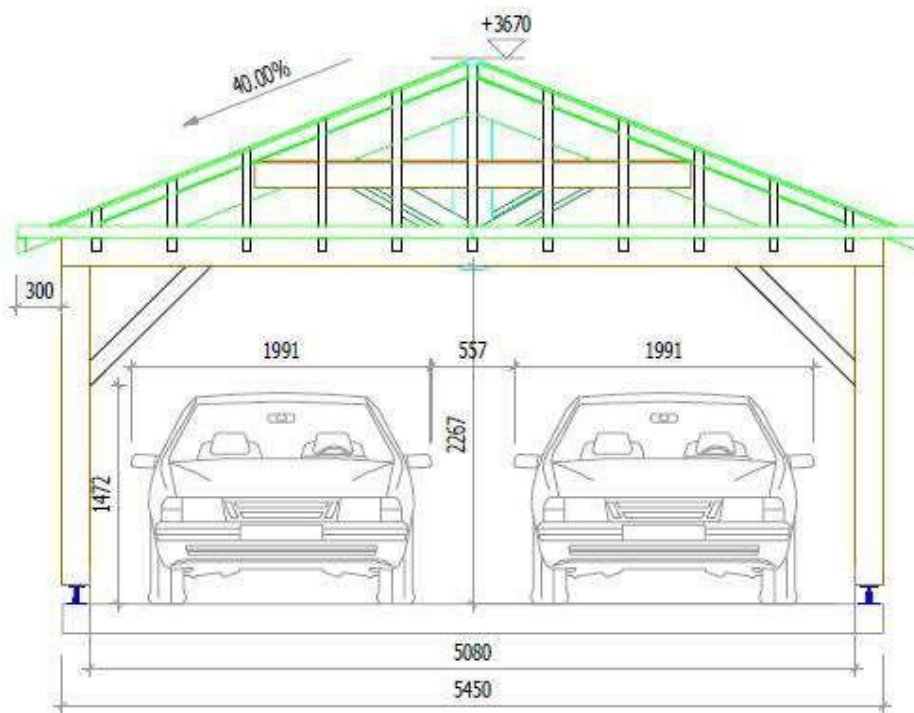

# Carport four parts for two cars

Concret slab support  
5m45x5m45

4 parts

4 parts with a private screen

Contact mail : [e.monteil@moulinvest.com](mailto:e.monteil@moulinvest.com)